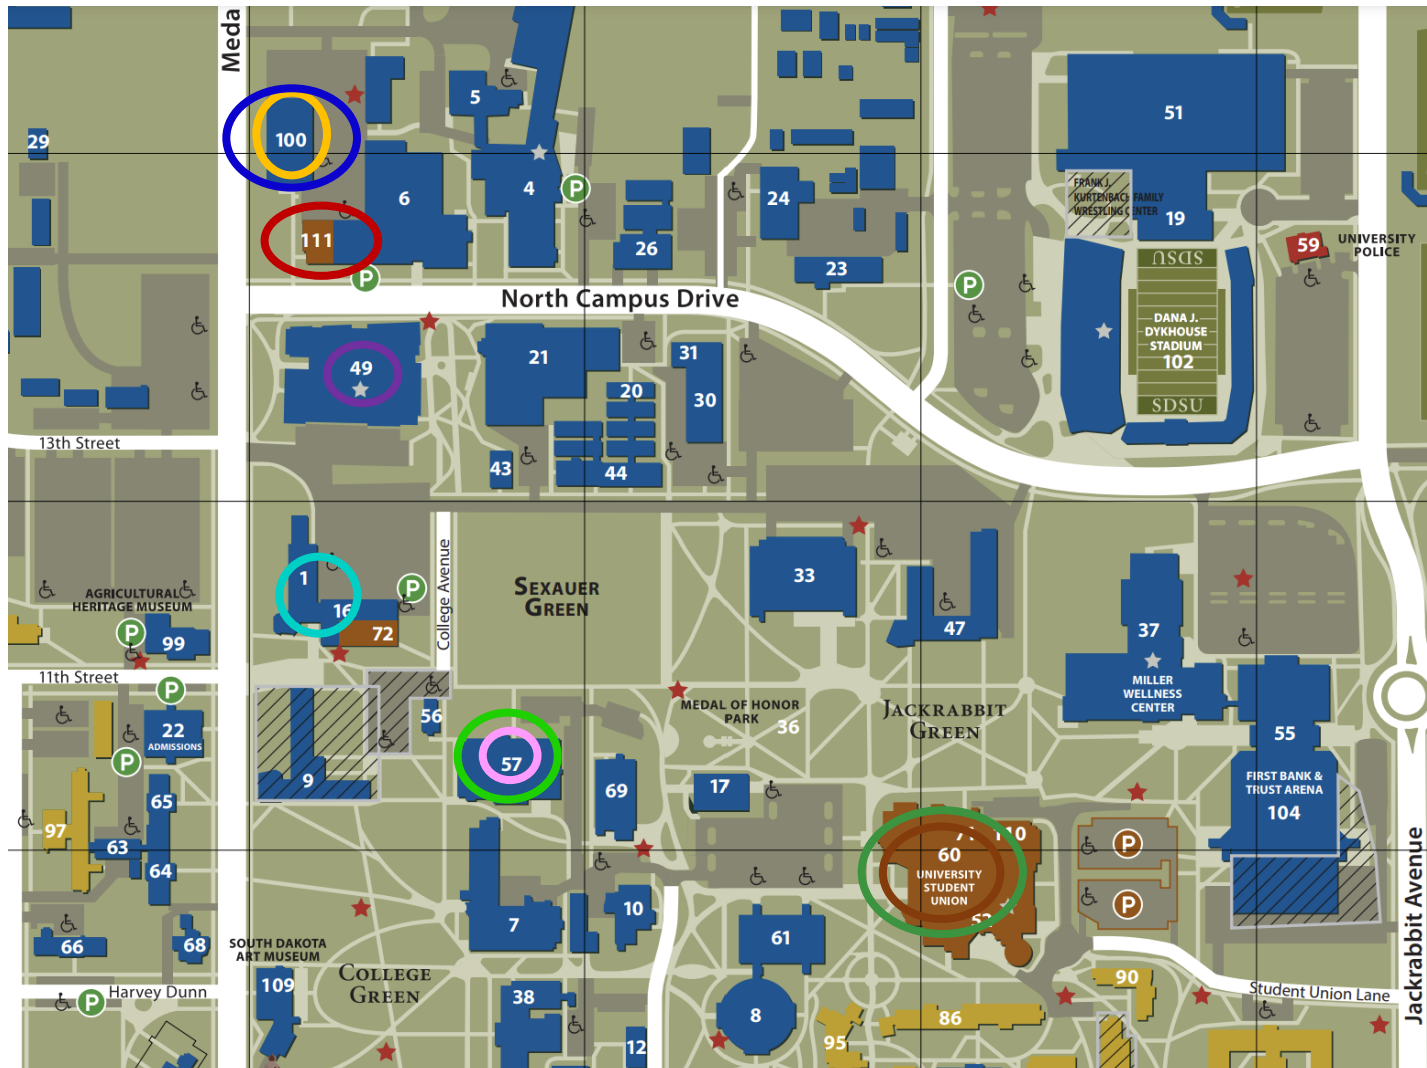

SD FFA State Convention Event Map

- Ag Business – Lutheran Student Center
- Ag. Mechanics - Raven
- Agronomy (St. Union)
- Dairy Cattle – Dairy Unit
- Floriculture – McCrory Gardens
- Horse (Ani. Sci. Arena)
- Meat Eval (Meat Lab)
- Milk Quality (Dairy Sci.)
- Nat. Resources (Union)
- Nursery/Land (Barn)
- Poultry (Ani. Sci. Arena)
- Vet Science (Barn)

@ Dakota Bank Center - All General Sessions - All Workshops - Career Fair